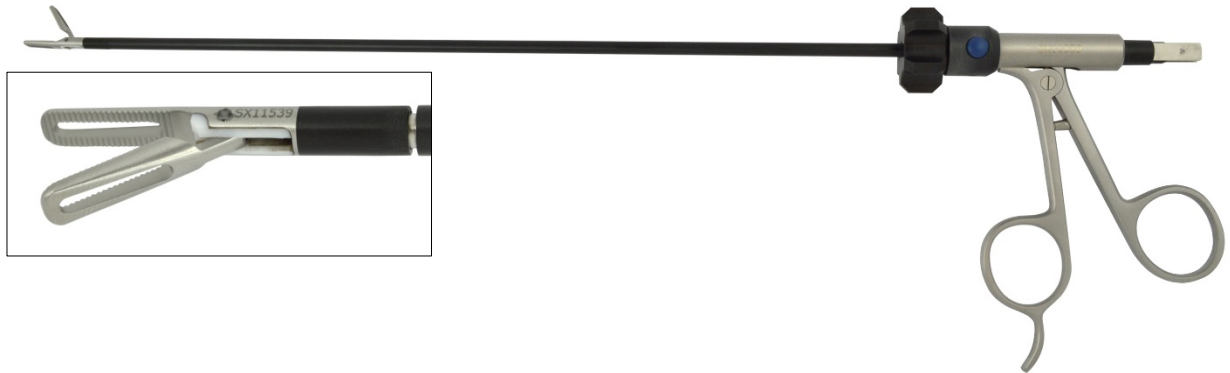

Bipolar Maryland Grasping Forceps

Order Code SX11539

Order Code SX11541