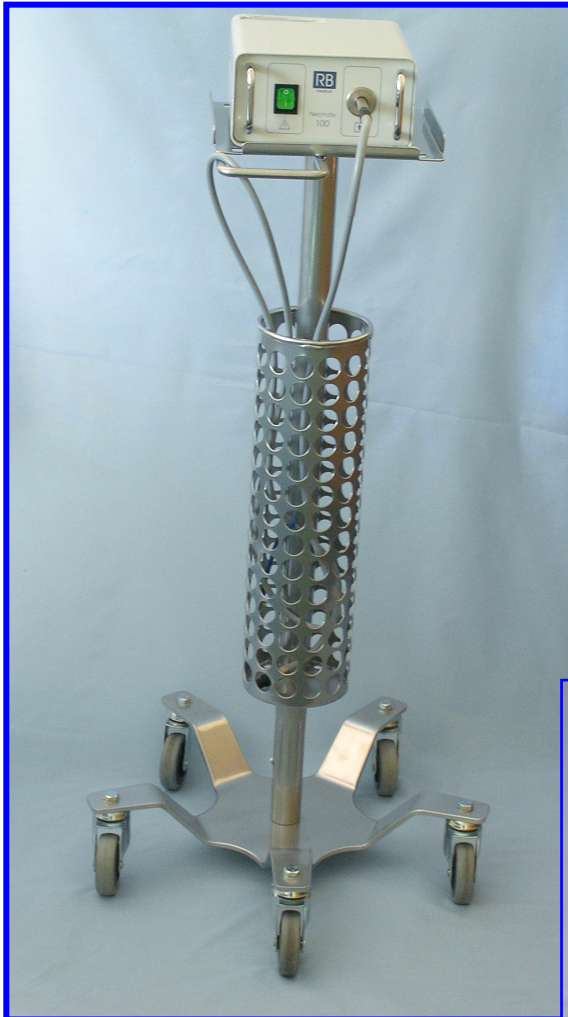

Cautery Trolley

ORDER CODE RA740

Illustration with Compact Light Source